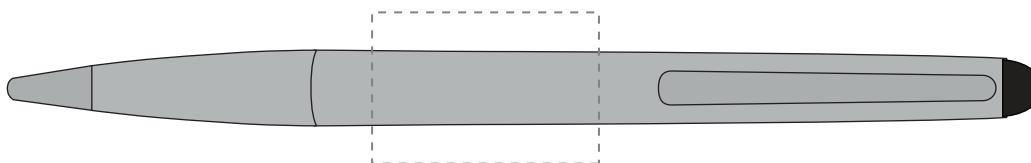

Your Ref:

Quantity:

Product Code: TPC923101

Our Ref:

Version: 1

Product Colour: SILVER

**PRINTING CONCERNS:****PRODUCT INFO:**

We stock this item in the following colours

**PANTONE REFERENCE(S)**

● Engrave

ARTWORK SCALE 100%

ARTWORK SCALE 100%

Rotary Engrave Area:  
30mm x 20mmProduct Image for visualisation  
- colours may vary**The dashed line is to demonstrate print area and will not appear on your printed item****PLEASE NOTE:**